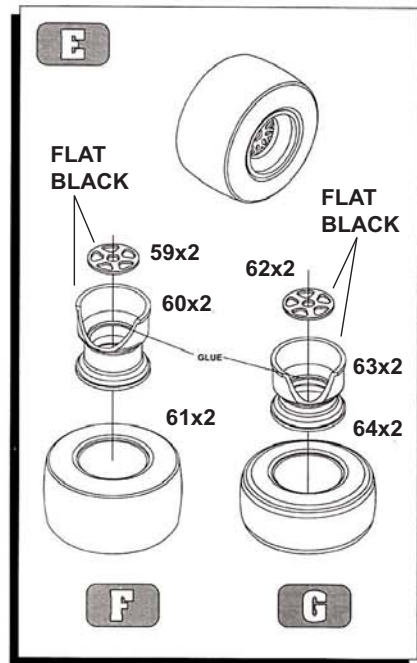

FINAL ASSEMBLY

COLOUR CONVERSION

WHITE TAMIYA TS26	FLAT BLACK TAMIYA XF1	GOLD TAMIYA X12	SILVER TAMIYA X11	CLEAR BLUE TAMIYA X23	CLEAR RED TAMIYA X27