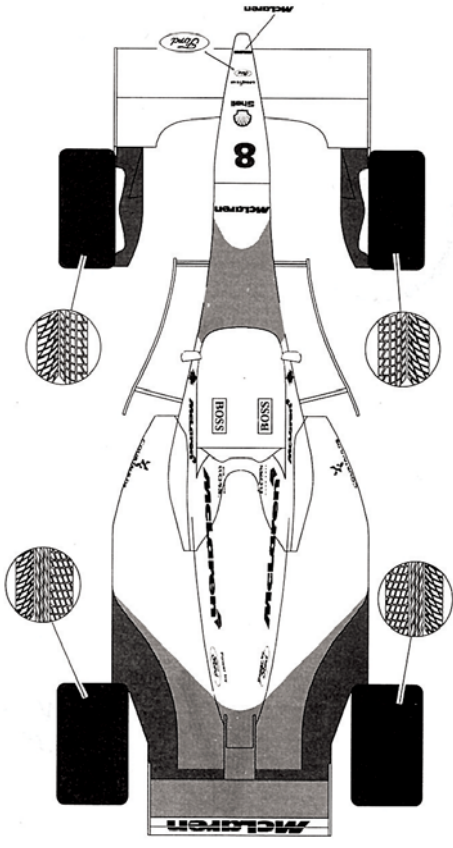

RAMMO KITS

TMK166 MCLAREN FORD MP4/8 EUROPEAN G.P. 1993

7 - M. Andretti
8 - A. Senna

Ret.
1st

SUSPENSIONS ASSEMBLY

A

11
13 GOLD
1 FLAT BLACK
3
2 FLAT BLACK
4
14 GOLD
12

TO BEND

HOW TO BEND THE SUSPENSIONS

B

24
15 FLAT BLACK
17 FLAT BLACK
26 GOLD
19 FLAT BLACK
18 FLAT BLACK
20
16
27 GOLD
25

TO BEND

BRAKE CALLIPER

BRAKE DUCTS

21x2
22x2
23x2
8x2
9x2
10x2
5x4
6x4
7x4

FLAT BLACK

FLAT BLACK

FRONT WING ASSEMBLY

TO BEND

28

TO BEND

TO ROUND

WHITE

29 WHITE