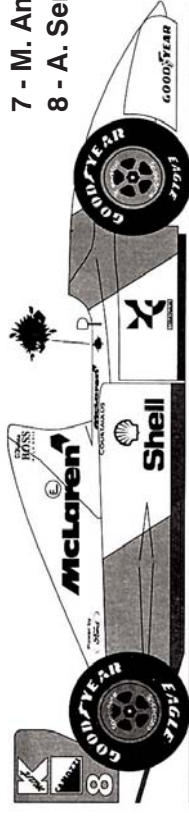

RAMMO KITS

TMK166 MCLAREN FORD MP4/8 EUROPEAN G.P. 1993

7 - M. Andretti
8 - A. Senna

Ret.
1st

SUSPENSIONS ASSEMBLY

A

11
13 GOLD
1 FLAT BLACK
3
2 FLAT BLACK
4
14 GOLD
12

TO BEND

FLAT BLACK

FRONT WING ASSEMBLY

TO BEND

28

TO BEND

TO ROUND

WHITE

29 WHITE