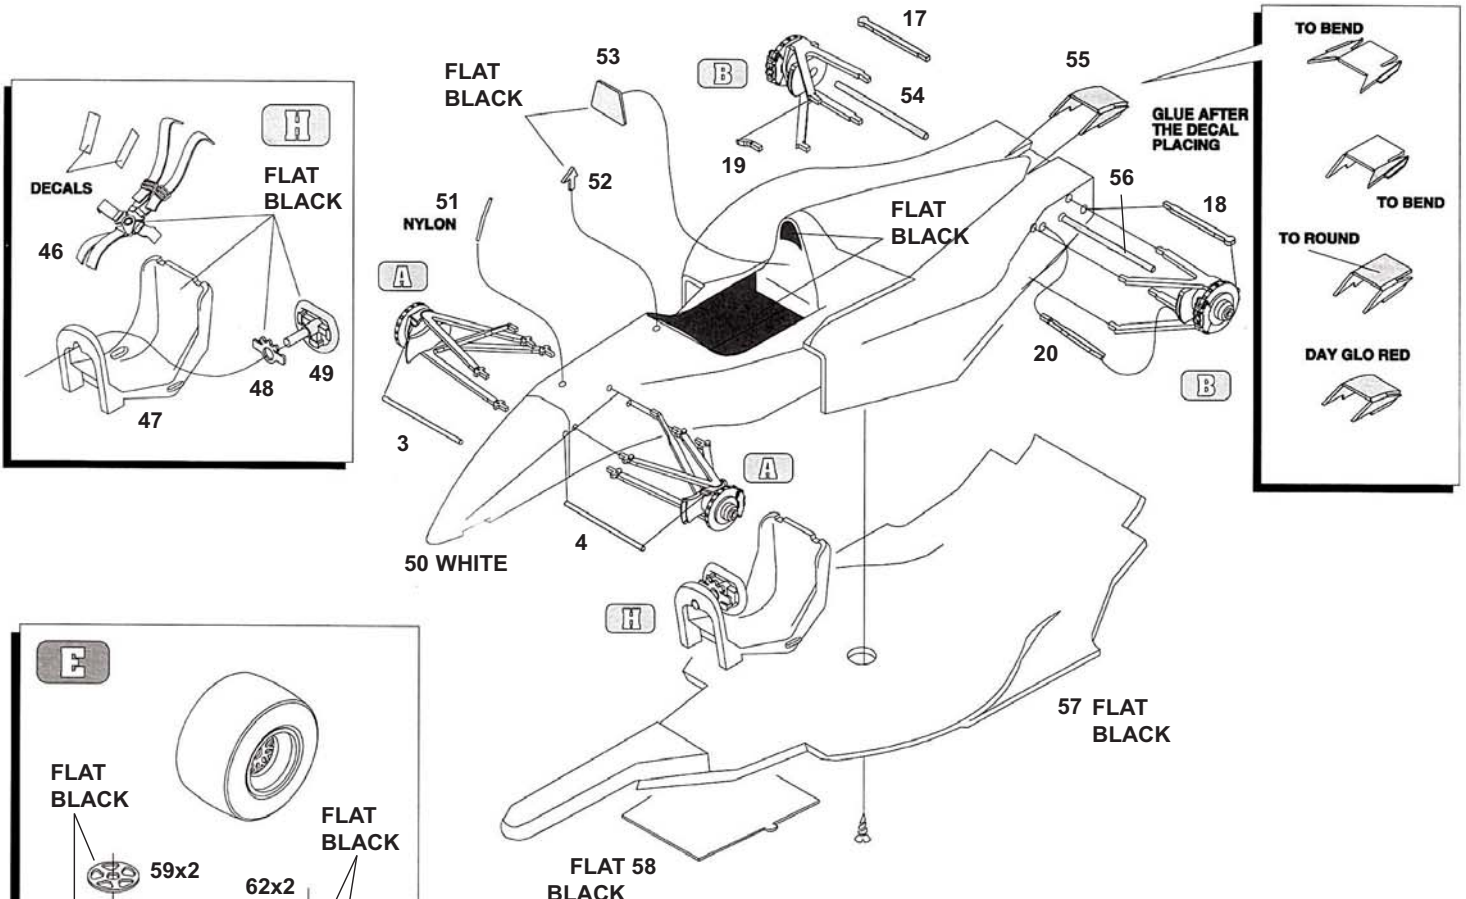

FINAL ASSEMBLY

COLOUR CONVERSION

WHITE TAMIYA TS26	FLAT BLACK TAMIYA XF1	GOLD TAMIYA X12	SILVER TAMIYA X11	CLEAR BLUE TAMIYA X23	CLEAR RED TAMIYA X27