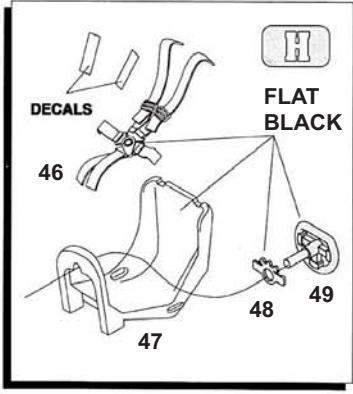

FINAL ASSEMBLY

COLOUR CONVERSION

WHITE TAMIYA TS26	FLAT BLACK TAMIYA XF1	GOLD TAMIYA X12	SILVER TAMIYA X11	CLEAR BLUE TAMIYA X23	CLEAR RED TAMIYA X27